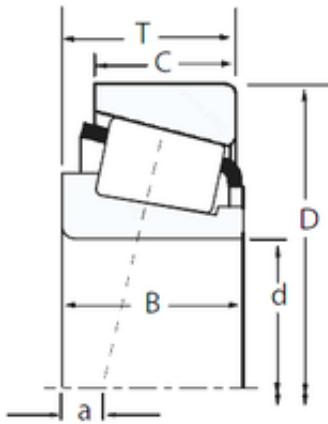

## China 608rs Bearing Supplier

tapered roller bearing 30305 timken bearing  
30305-A size 25x62x19.5mm with price list

Bearing No. 30305

Size	25x62x18.25 mm
Bore Diameter	25 mm
Outer Diameter	62 mm
Width	18,25 mm
d	25 mm
D	62 mm
T	18,25 mm
B	17 mm
C	15 mm
R	1,5 mm
r	1,5 mm
Weight	0,26 Kg
Dynamic load rating radial (C)	53,8 kN
Calculation factor (e)	0,3

30305 Bearing 2D drawings and 3D CAD models